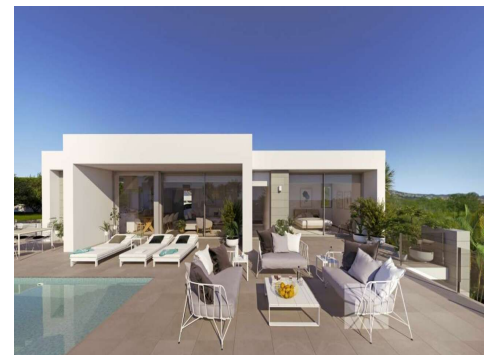

A Luminous designer villa on two floors, located in a quiet residential area with magnificent sea views, in Lirios Design- Cumbre del Sol Residential Resort, Benitachell. The villa is designed to take the best advantage of the sunlight all year round, filling the villa with light. The residence is accessed through a porch directly connected to the car park. The villa has 4 bedrooms and 3 bathrooms, the master bedroom with a large en suite bathroom and a picture window offering views of the sea and access to a large terrace. The other 2 bedrooms are double, with fitted wardrobes and a shared bathroom. The living-dining room and the kitchen open onto a spectacular summer terrace with picture windows that merge outdoors and indoors, enabling you to enjoy the magnificent landscape any time of the day and all year round. The terrace and the Mediterranean garden are organised around a designer swimming pool that matches the blue sea. The fourth bedroom in this villa is on the ground floor, with a fitted wardrobe and access to a private terrace. This floor also has a large living room which also accesses the terrace, as well as a fully equipped bathroom.