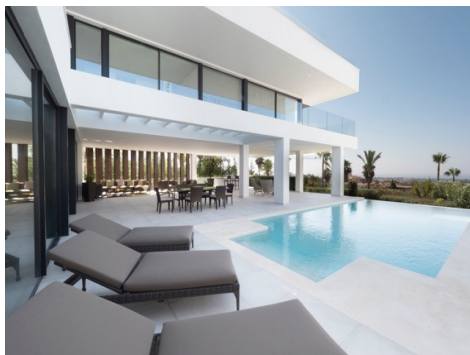

ES164206

Villa, Atalaya, Málaga

2,300,000€

1,265m²

871m²

5

5

Luxury Modern Villa set in the hills tops of La Alqueria, Benahavis, with views over the golf course and to the mediterranean sea. Part of a collection of 14 luxury villas built to the highest standard, good size bedrooms with en-suite bathrooms, staff quarters, indoor sauna, plus private underground garage. 24 hour security. Has a landscaped private garden maintained by the gardeners of the community and a private swimming pool.