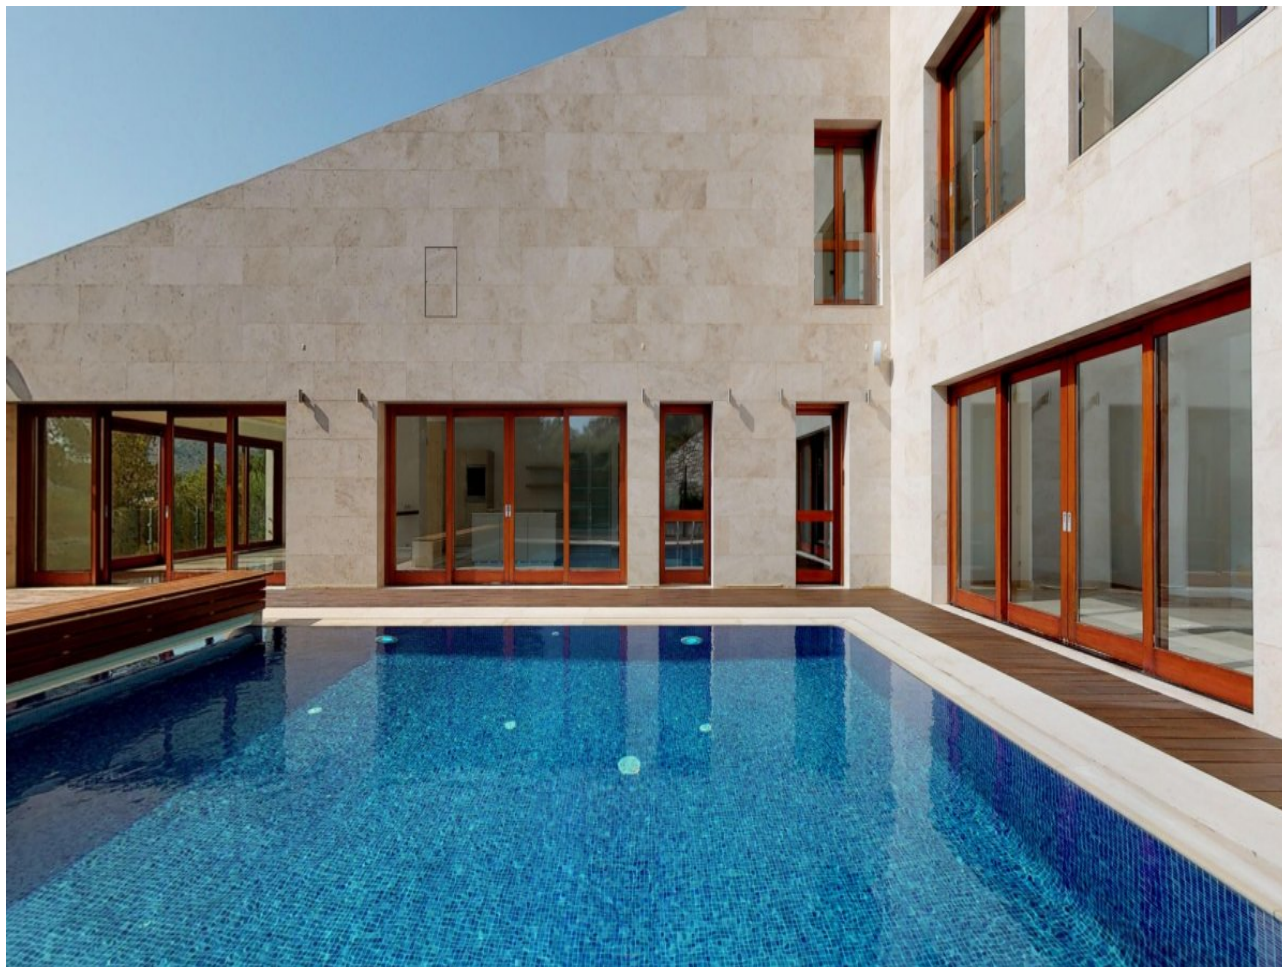

ES165943

Villa, Capdepera, Balears

4,950,000€

2,500m²

665m²

13

2

Brand new luxury villa located in the prestigious Atalaya urbanization of Banyalbufar, in a luxurious residential development of detached houses, in a unique environment with magnificent landscapes, near the Caves of Artá. The villa, located next to the golf course of Banyalbufar, is distributed in basement, ground floor and 1st floor. On the main floor, there is an entrance hall, office, 1 single bedroom with bathroom en suite, laundry room, toilet, 1 bathroom with shower, large living room with fireplace and direct exit to a large terrace with mountain views, 2 kitchens, with pantry fully furnished and equipped and another open kitchen fully furnished and equipped and a large dining room with direct exit to a terrace. On the 1st floor, there is a distributor for 3 double bedrooms with built in wardrobes and en suite bathrooms, one of the bedrooms also offers a dressing room and covered terrace, a small inner courtyard and a gym area with a large bathroom. On the basement floor, there are 2 double bedrooms with fitted wardrobes and en suite bathroom, 1 storage room and a living room. The 2 bedrooms have direct access to a large garden terrace. The villa is surrounded by a large well